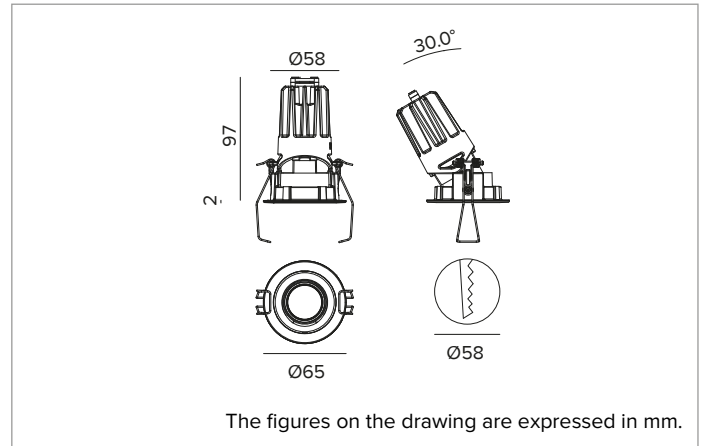

1T8470EL | CCTEVO ARCHITECTURAL 58

Adjustable recessed LED projector in a trim version

| | | | | |
|--------|-----------------|--------|--------|----------|
| | 2700K | H(m) | D(m) | Emax(lx) |
| | Ra90 | | 23° | |
| | Fixture Power | 11W | 1 | 0.41 |
| | Source Flux | 871lm | 2 | 0.81 |
| | Fixture Flux | 672lm | 3 | 1.22 |
| | Efficacy | 61lm/W | 4 | 1.63 |
| TS1334 | Imax=3929cd/klm | Imax | 3422cd | 5 |
| | | | 2.03 | 137 |

CCT nominal: 2700K

Lifetime (L80/B10): >50000h tq +25°C

ILLUMINOTECHNICAL CHARACTERISTICS

SP Version - a moulded black plastic optical holder with metallised polycarbonate precision optics, a holographic diffusion filter and a black silicone cut off ring. UGR<19 (EN 12464-1).

Optic: REFLECTOR

Beam angles: SP

Optical efficiency: 77%

Fixture flux: 672lm

Luminous efficacy: 61lm/W

Photobiological safety: Compliant with RG1 low risk group

MECHANICAL CHARACTERISTICS

Moulded black plastic optic holder and die-cast aluminium heat sink in black color. Black colour cover. The optical unit can be adjusted up to 30° on the vertical plane. Trim version with an integrated black ring.